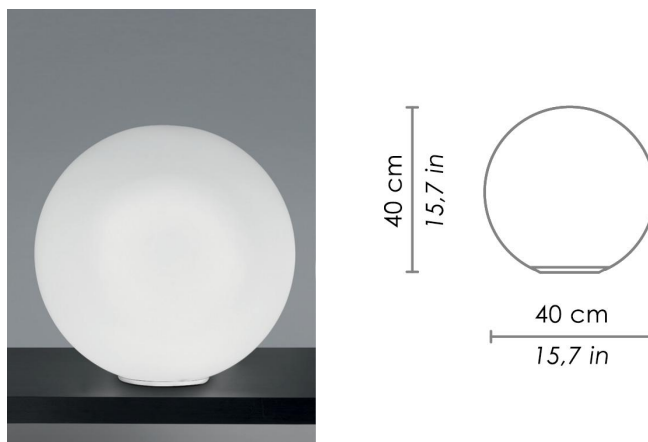

SFERIS

TABLE

Table lamps with diffuser in mouth-blown, satin-finish opal triplex glass; matt white or black painted metal frame. The product is suitable for indoor use only.

CODE	COLOR
ZA-LL4301B	White
ZA-LL4301N	Black

DIMENSIONS AND HOLES	
Dimensions	Ø 40 cm / Ø 15,7 in

ILLUMINOTECHNICAL SPECIFICATIONS	
Source	E26
Type	Bulb E26
Total Watt	1 x 75W max

ILLUMINOTECHNICAL SPECIFICATIONS	
Driver	N/A
Voltage	120 V
Frequency	50/60 Hz